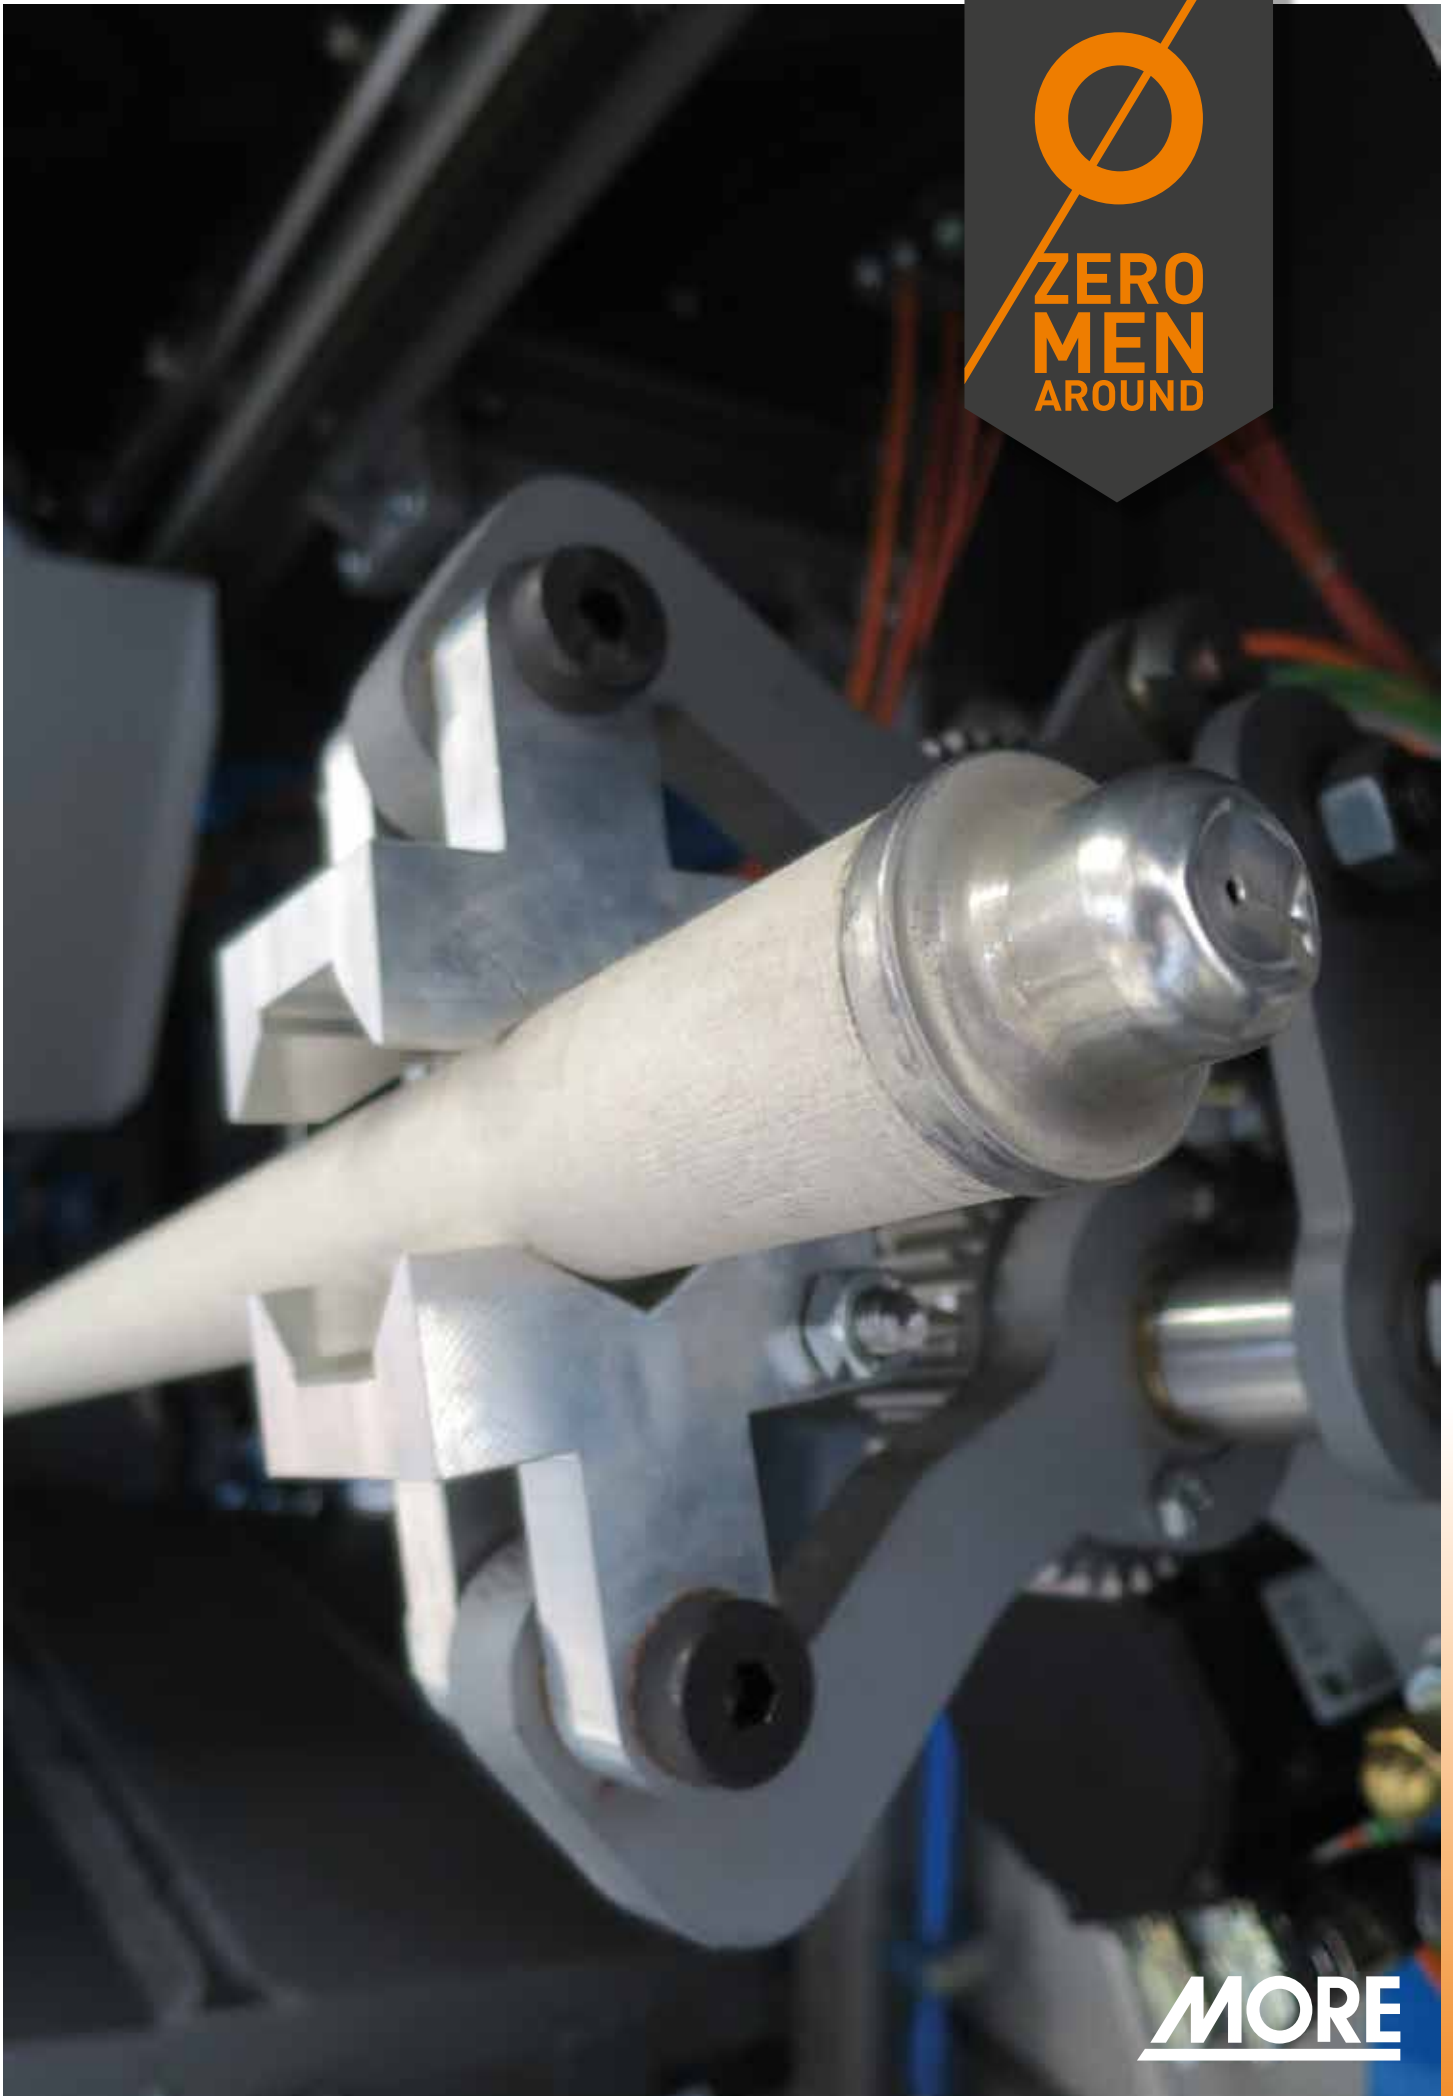

**ZERO
MEN
AROUND**

MORE